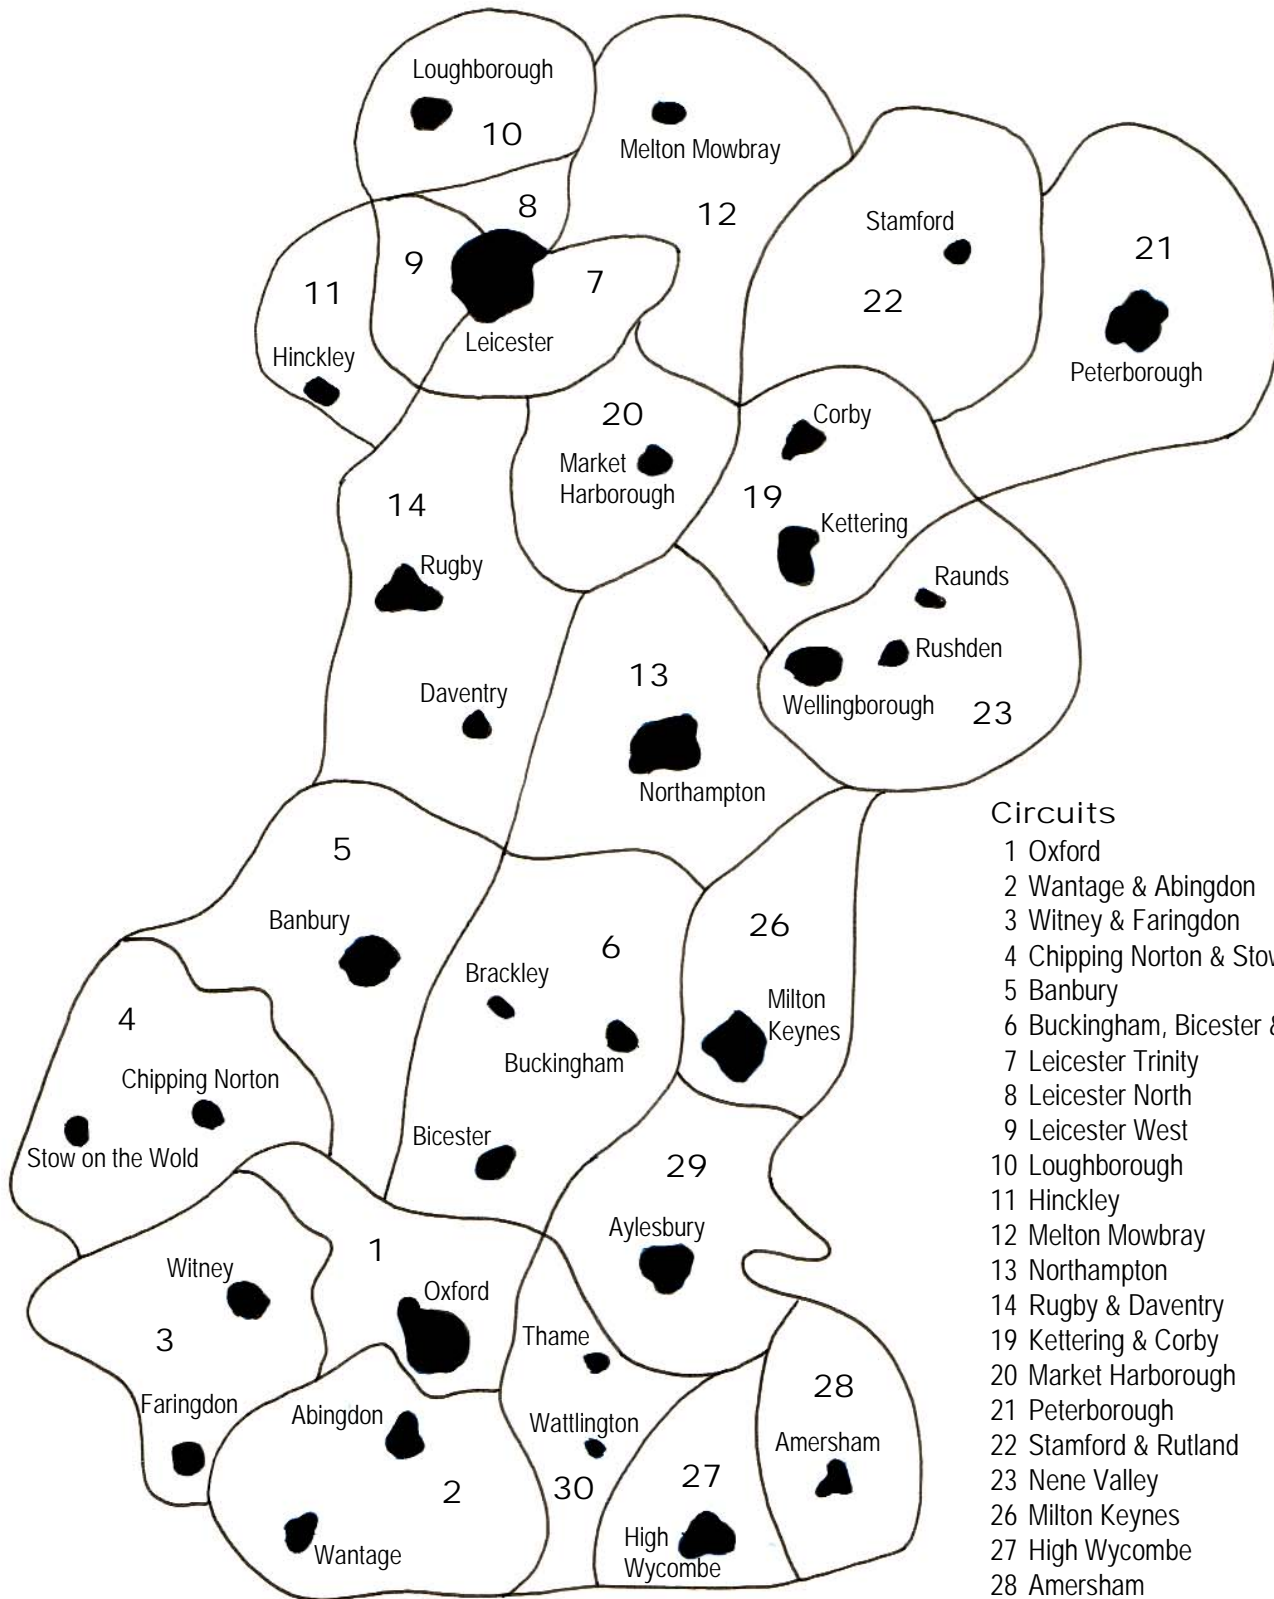

The **Methodist** Church Northampton District

www.methodistdistrict23.org.uk

Circuits

- 1 Oxford
- 2 Wantage & Abingdon
- 3 Witney & Faringdon
- 4 Chipping Norton & Stow
- 5 Banbury
- 6 Buckingham, Bicester & Brackley
- 7 Leicester Trinity
- 8 Leicester North
- 9 Leicester West
- 10 Loughborough
- 11 Hinckley
- 12 Melton Mowbray
- 13 Northampton
- 14 Rugby & Daventry
- 19 Kettering & Corby
- 20 Market Harborough
- 21 Peterborough
- 22 Stamford & Rutland
- 23 Nene Valley
- 26 Milton Keynes
- 27 High Wycombe
- 28 Amersham
- 29 Aylesbury Vale
- 30 Thame & Watlington