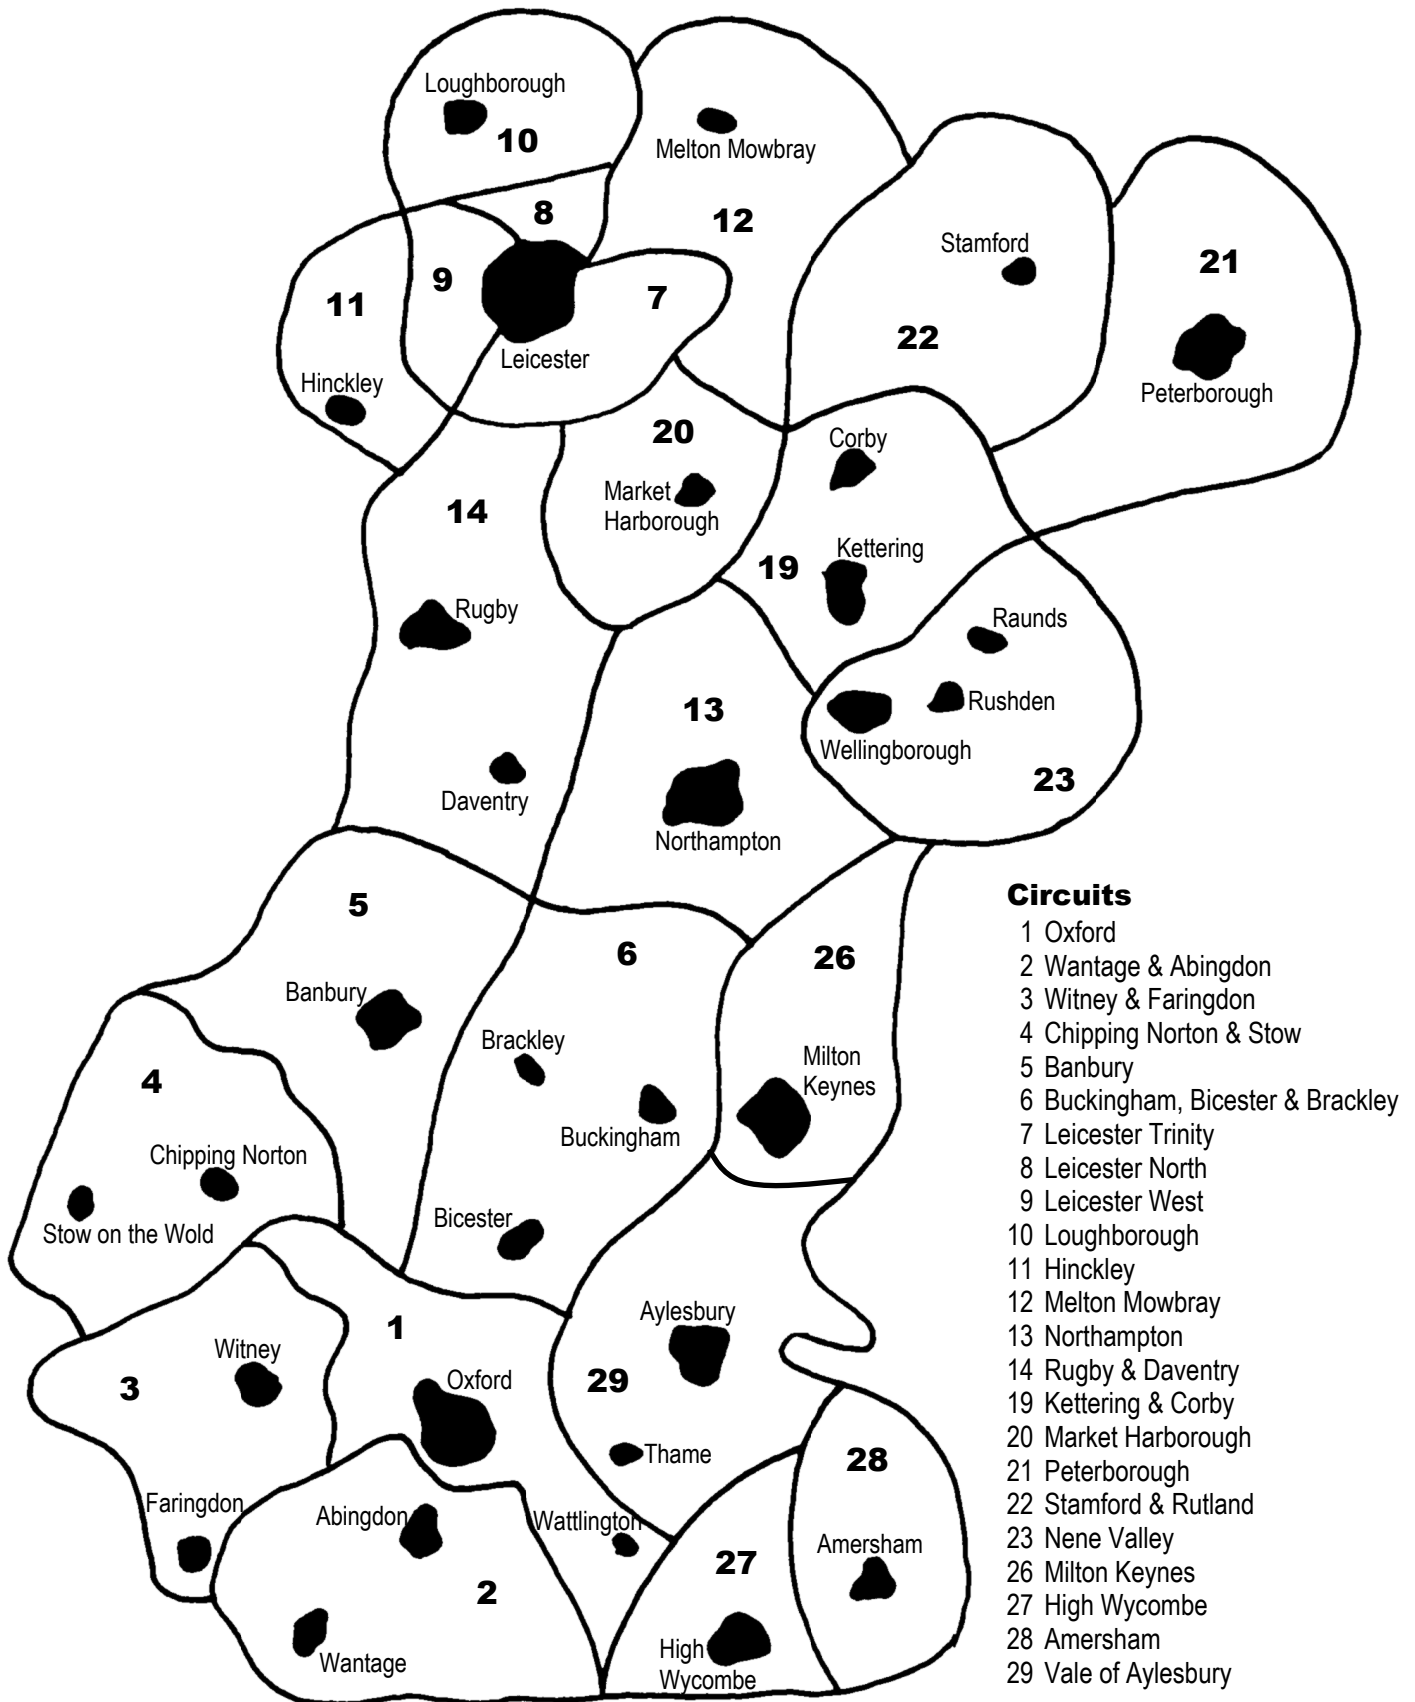

# The **Methodist** Church Northampton District

[www.methodistdistrict23.org.uk](http://www.methodistdistrict23.org.uk)

## Circuits

- 1 Oxford
- 2 Wantage & Abingdon
- 3 Witney & Faringdon
- 4 Chipping Norton & Stow
- 5 Banbury
- 6 Buckingham, Bicester & Brackley
- 7 Leicester Trinity
- 8 Leicester North
- 9 Leicester West
- 10 Loughborough
- 11 Hinckley
- 12 Melton Mowbray
- 13 Northampton
- 14 Rugby & Daventry
- 19 Kettering & Corby
- 20 Market Harborough
- 21 Peterborough
- 22 Stamford & Rutland
- 23 Nene Valley
- 26 Milton Keynes
- 27 High Wycombe
- 28 Amersham
- 29 Vale of Aylesbury